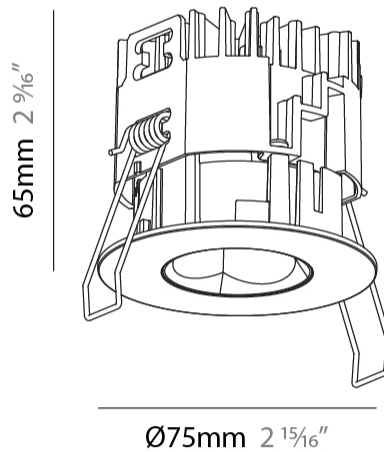

PHYSICAL

Shape: Round
Diameter (mm): 75
Diameter (in): 2 ¹⁵/₁₆
Height (mm): 65
Height (in): 2 ⁹/₁₆
Ceiling Thickness (mm): 1 - 25
Ceiling Thickness (in): 1/16 - 1 3/16
Min. Recessing Depth (mm): 70
Min. Recessing Depth (in): 2 ³/₄
Light Distribution: Direct
Diffuser: Lens Pack - Spread Lens / Linear Spread Lens / Honeycomb Louver
Fixture Finish: SSR / BKV / CWI / CRY / HAB / LAG / UFT / ITA / RUA / RUR / MIC / FTG / MYG / TWT / LOD / PUS / FRO / FUP / KIA / POP / BLS / SPG / MEY / GOH / GUM / CHC / COM / ABZ / JAG / OBR / MOS / ROR
Fixture Material: Aluminum Die Cast
Cut-out Measurements: 68mm / 2 11/16" Diameter

ELECTRICAL

Lamp Type: LED (Zhaga Standard)
Input Wattage (W): 15
Total Output Wattage (W): 13.6
Dimming: Tri-Mode (Non-Dimming and Phase Dimming (120Vac only) and 0-10V Dimming)
Driver Included: No
Driver Location: Recessed Housing
Driver Type: Constant Current - Universal
Driver Class: Class 2
Housing: See Components
Input Voltage (V): 120 - 277
Constant Current (MA): 350

LED

Color Temperature (°K): 2700 / 3000 / 3500 / 4000
Max. Delivered Lumen (lm): 1295 / 1377 / 1442 / 1455
Nominal Lumen (lm): 1566 / 1665 / 1743 / 1759
CRI: >90 CRI
Lamp Life (hrs): 50000

OPTICAL

Reflector°: 34
Adjustability: Fixed

RATINGS AND CERTIFICATIONS

Certified By: Certified for North American Standards
IP rating: IP20