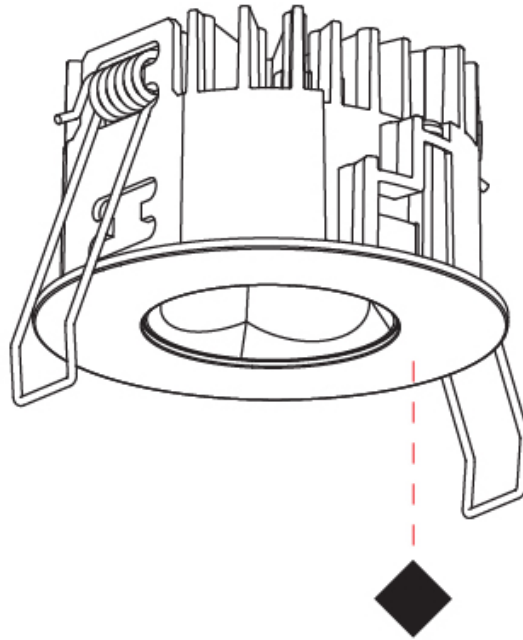

OIKO PRO ROUND RECESSED

A35869-

PROJECT

TYPE

SPECIFIER

QUANTITY

DATE

A