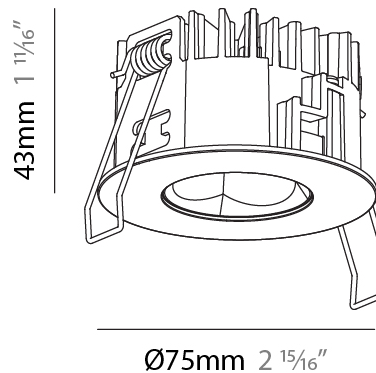

PHYSICAL

Shape: Round
Diameter (mm): 75
Diameter (in): 2 ¹⁵/₁₆
Height (mm): 43
Height (in): 1 ¹¹/₁₆
Ceiling Thickness (mm): 1 - 25
Ceiling Thickness (in): 1/16 - 1 3/16
Min. Recessing Depth (mm): 50
Min. Recessing Depth (in): 1 ¹⁵/₁₆
Light Distribution: Direct
Diffuser: Lens Pack - Spread Lens / Linear Spread Lens / Honeycomb Louver
Fixture Finish: SSR / BKV / CWI / CRY / HAB / LAG / UFT / ITA / RUA / RUR / MIC / FTG / MYG / TWT / LOD / PUS / FRO / FUP / KIA / POP / BLS / SPG / MEY / GOH / GUM / CHC / COM / ABZ / JAG / OBR / MOS / ROR
Fixture Material: Aluminum Die Cast
Cut-out Measurements: 68mm / 2 11/16" Diameter

ELECTRICAL

Lamp Type: LED (Zhaga Standard)
Input Wattage (W): 15
Total Output Wattage (W): 13.6
Dimming: Tri-Mode (Non-Dimming and Phase Dimming (120Vac only) and 0-10V Dimming)
Driver Included: No
Driver Location: Recessed Housing
Driver Type: Constant Current - Universal
Driver Class: Class 2
Input Voltage (V): 120 - 277
Constant Current (MA): 350

LED

Color Temperature (°K): 2700 / 3000 / 3500 / 4000
Max. Delivered Lumen (lm): 1464 / 1556 / 1630 / 1645
Nominal Lumen (lm): 1566 / 1665 / 1743 / 1759
CRI: >90 CRI
Lamp Life (hrs): 50000

OPTICAL

Reflector°: 60
Adjustability: Fixed

RATINGS AND CERTIFICATIONS

Certified By: Certified for North American Standards
IP rating: IP20