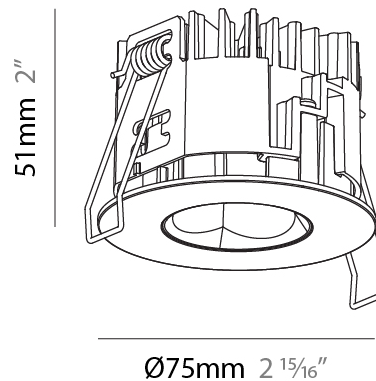

PHYSICAL

Shape: Round
Diameter (mm): 75
Diameter (in): 2 ¹⁵/₁₆
Height (mm): 51
Height (in): 2
Ceiling Thickness (mm): 1 - 25
Ceiling Thickness (in): 1/16 - 1 3/16
Min. Recessing Depth (mm): 55
Min. Recessing Depth (in): 2 ³/₁₆
Light Distribution: Direct
Diffuser: Lens Pack - Spread Lens / Linear Spread Lens / Honeycomb Louver
Fixture Finish: SSR / BKV / CWI / CRY / HAB / LAG / UFT / ITA / RUA / RUR / MIC / FTG / MYG / TWT / LOD / PUS / FRO / FUP / KIA / POP / BLS / SPG / MEY / GOH / GUM / CHC / COM / ABZ / JAG / OBR / MOS / ROR
Fixture Material: Aluminum Die Cast
Cut-out Measurements: 68mm / 2 11/16" Diameter

ELECTRICAL

Lamp Type: LED (Zhaga Standard)
Input Wattage (W): 15
Total Output Wattage (W): 13.6
Dimming: Tri-Mode (Non-Dimming and Phase Dimming (120Vac only) and 0-10V Dimming)
Driver Included: No
Driver Location: Recessed Housing
Driver Type: Constant Current - Universal
Driver Class: Class 2
Input Voltage (V): 120 - 277
Constant Current (MA): 350

LED

Color Temperature (°K): 2700 / 3000 / 3500 / 4000
Max. Delivered Lumen (lm): 1375 / 1462 / 1531 / 1545
Nominal Lumen (lm): 1566 / 1665 / 1743 / 1759
CRI: >90 CRI
Lamp Life (hrs): 50000
Special LEDs offerings: Tunable White

OPTICAL

Reflector°: 50
Adjustability: Fixed

RATINGS AND CERTIFICATIONS

Certified By: Certified for North American Standards
IP rating: IP20